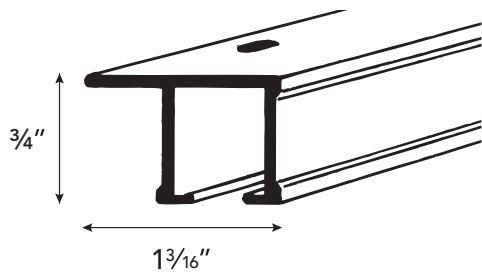

Architrac® Series 94004

Baton Draw | Ceiling or Wall Mount for Cubicle, Pleated or Ripplefold™ Systems

- Low Profile, Baton Draw Rod (3/4")
- Heavy Duty, Wheeled (Ripplefold) or Ball Bearing (Pleated) carriers
- Cannot Be Curved or Bent
- Ceiling Mount only (Tracked pre-drilled 16" on center for direct ceiling mount)
- Baton Options available (see page 101 for batons)
- For assembled set price, see page 85

ITEM	ITEM NUMBER & FINISH	DESCRIPTION	QUANTITY PER FULL BOX	PRICE PER FULL PACK	PRICE PER BROKEN PACK
	9400412025 WHITE	ARCHITRAC 94004 ALUMINUM TRACK 12' | PC	216 FT. | BOX	$1.30	$1.81
	9400416025 WHITE 9400416090 ANODIZED 9400416064 BRONZE 9400416059 BLACK	ARCHITRAC 94004 ALUMINUM TRACK 16' | PC	288 FT. | BOX	$1.25	$1.75
	84141025 WHITE 84141061 GRAY 84141059 BLACK 84141064 BRONZE	ARCHITRAC 94004 ENDCAP	20 PC | BOX	$0.50	$0.70