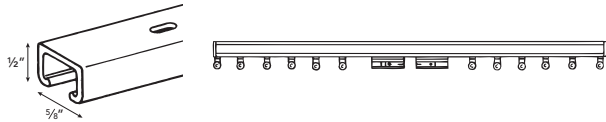

Architrac® Cubic Systems

Series 9046

Pleated System

- Assembled Set includes all necessary components
- Low Profile, Cubicle Track (1/2")
- Ideal for cubicle curtains for commercials applications
- Can Be Curved or Bent (see page 88 for pricing details)
- Baton options available (see page 101 for pricing details)

ITEM	COLOR
9045025	WHITE
9045090	ANODIZED
9045064	BRONZE
9045059	BLACK

TRACK SIZE	1' to 2'	4'	6'	8'	10'	12'	14'	16'	20'	24'	28'	32'	36'	40'
PRICE PER UNIT	$36	$40	$47	$55	$63	$70	$78	$85	$101	$116	$131	$146	$161	$177