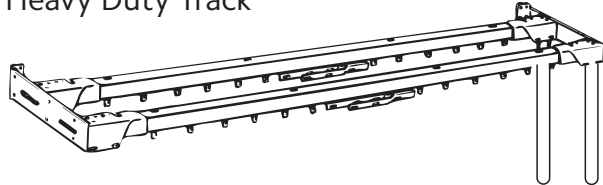

Double Traverse | Cord Draw

Heavy Duty Track

BENDABLE
SEE PAGE
120

Series 9000

ITEM	COLOR
9764025	WHITE

TRACK SIZE	1' to 2'	4'	6'	8'	10'	12'	14'	16'	20'	24'	28'	32'
PRICE PER UNIT	$58	$65	$70	$79	$81	$91	$103	$114	$137	$145	$158	$173

Series 9003

ITEM	COLOR
9864025	WHITE

TRACK SIZE	1' to 2'	4'	6'	8'	10'	12'	14'	16'	20'	24'	28'	32'
PRICE PER UNIT	$61	$68	$74	$82	$89	$96	$109	$119	$144	$156	$166	$182