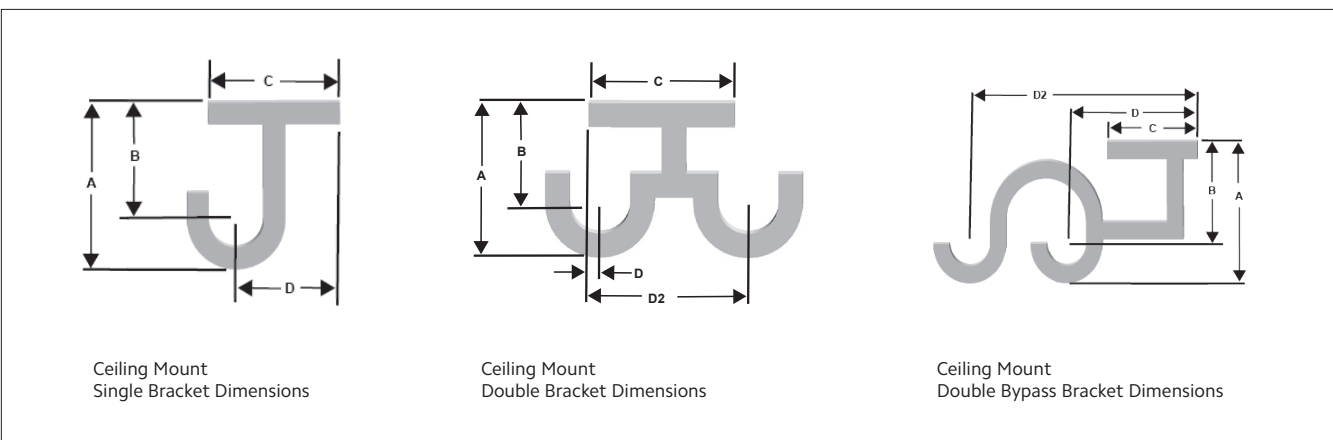

Designer Metals™ Decorative Stationary Brackets (Ceiling Mount)	A	A Extended	B	B Extended	C	D	D2
Decorative Ceiling Bracket	3¾"	4¾"	2½"	3½"	3"	2½"	N/A
Decorative Ceiling Bypass Bracket	3¾"	4¾"	2½"	3½"	3"	3"	N/A
Decorative Ceiling Double Bracket	3¾"	4¾"	2½"	3½"	5½"	½"	3½"
Decorative Ceiling Double Bypass Bracket	3¾"	4¾"	2½"	3½"	3"	2½"	5½"
Decorative Bracket Extension	3"	4"	½"	N/A	½"	N/A	N/A