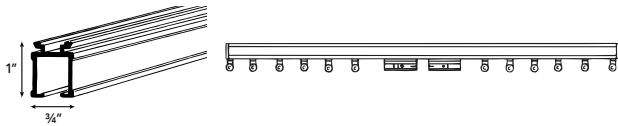

TRACK SIZE	1' to 2'	4'	6'	8'	10'	12'	14'	16'	20'	24'	28'	32'
PRICE PER UNIT	\$45	\$51	\$63	\$76	\$88	\$100	\$113	\$125	\$150	\$175	\$200	\$224

Architrac® Baton Draw Systems

Series 94003

Pleated or Ripplefold™ Systems