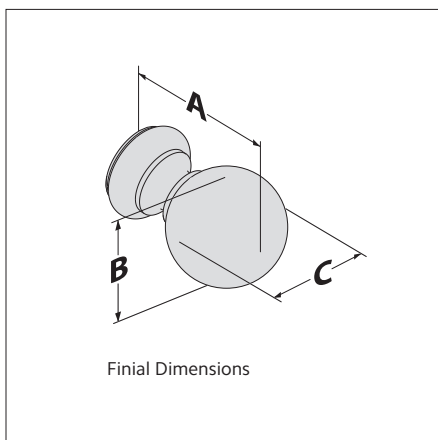

APPENDIX

Finial Reference Chart

Buckingham® Finials	A	B	C
FOR USE WITH 1 3/8" POLES			
Berkshire	5 1/4"	2 1/2"	2 1/2"
Cross Geometric	4 1/2"	2 1/2"	2 1/2"
Empress	5 1/4"	2 3/4"	2 3/4"
Icarus	6"	2 1/4"	2 1/4"
Leaf Dance	6 1/2"	4"	2"
Onion Dome	4 1/2"	3 3/4"	3 3/4"
Pineacanthus	4 3/4"	2 1/2"	2 1/2"
Regal	4 3/4"	2 1/2"	2 1/2"
Sleek Urn	4 3/4"	2 3/4"	2 3/4"
Starlight	4"	2 1/2"	2 1/2"
Traditional Rope	5"	2 3/4"	2 3/4"
Twisted Ball	4 1/2"	2 3/4"	2 3/4"
Vas	5"	2 1/2"	2 1/2"
Wave	5 1/4"	2 1/2"	2 1/2"
Windsor	4 3/4"	2 1/2"	2 1/2"
Wood Ball	3 1/2"	2 1/2"	2 1/2"
Cross Geometric End Cap	1"	2 1/2"	2 1/2"
Fluted End Cap	3/4"	1 1/2"	1 1/2"
Leaf End Cap	1"	2"	2"
Rope End Cap	1"	2"	2"
FOR USE WITH 2" POLES AND ESTATE™ TRAVERSE RODS			
Berkshire	6 1/2"	2 3/4"	2 3/4"
Cross Geometric	6"	4"	4"
Empress	6"	3 1/2"	3 1/2"
Icarus	7 3/4"	3 3/4"	3 3/4"
Leaf Dance	7 1/2"	6"	2 1/2"
Onion Dome	5 1/2"	4 1/2"	4 1/2"
Pineacanthus	7"	3 1/2"	3 1/2"
Regal	6 1/2"	4"	4"
Sleek Urn	6"	3 3/8"	3 3/8"
Starlight	4 3/4"	3 1/2"	3 1/2"
Traditional Rope	7"	3"	3"
Twisted Ball	5 3/4"	3 1/2"	3 1/2"
Vas	6"	3 1/2"	3 1/2"
Wave	7"	3"	3"
Windsor	7 1/2"	4"	4"
Wood Ball	5 1/4"	3 3/4"	3 3/4"
Cross Geometric End Cap	1 1/4"	2 3/4"	2 3/4"
Fluted End Cap	1 1/8"	2 1/2"	2 1/2"
Leaf End Cap	1 1/4"	2 3/4"	2 3/4"
Rope End Cap	1 1/4"	2 3/4"	2 3/4"
FOR USE WITH 3" POLES			
Berkshire	8"	3 3/4"	3 3/4"
Cross Geometric	7 7/8"	5 1/8"	5 1/8"
Leaf Dance	9 1/2"	7 3/8"	1 1/8"
Windsor	9"	5 1/4"	5 1/4"
Wood Ball	6 1/2"	4 1/2"	4 1/2"
Fluted End Cap	2"	4"	4"
Onion Dome	7 1/2"	5 1/2"	5 1/2"
Regal	8 1/2"	5 1/4"	5 1/4"
Twisted Ball	8"	4 1/2"	4 1/2"
Rope End Cap	2 1/2"	4 1/2"	4 1/2"
Cross Geometric End Cap	2"	4 1/4"	4 1/4"
Leaf End Cap	2 1/4"	4 1/2"	4 1/2"