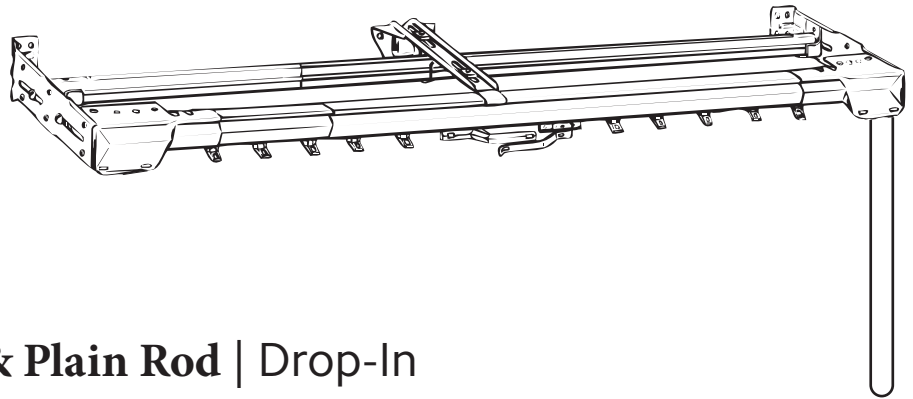

Superfine® Traverse Rods

Split Draw & Plain Rod | Drop-In

ITEM NUMBER & FINISH	LENGTH	NUMBER OF SLIDERS	QUANTITY PER BOX	PRICE PER FULL PACK	PRICE PER BROKEN PACK	MSRP
3263025 WHITE	30"- 48"	10	4 SET | BOX	$24.50	$34.30	$49.00
3265025 WHITE	48"- 86"	20	4 SET | BOX	$30.00	$42.00	$60.00
3267025 WHITE	86"- 150"	38	4 SET | BOX	$38.50	$53.90	$77.00
3268025 WHITE	100"- 180"	46	1 SET | BOX	$55.00	N | A	$110.00

CLEARANCE | 3/4" - 1 3/4"

RETURN | 4 1/2" - 5 1/2"