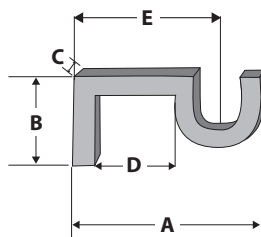

Estate™ Traverse Brackets

Double Wall Base	5½"	3¾"	1½"	1¼"-2½"	6½"-7½"
Bracket/Support	2½"	2¼"	1"	1¼"-3¼"	3½"-4½"

Wood Trends™ Brackets

2" Bracket, 3½" Return	5½"	4¾"	1"	2½"	3½"
2" Bracket, 6" Return	8"	4¾"	1"	5"	6"
2" Double Bracket	5¼"	3¾"	⅞"	IN: 2½" OUT: 5"	IN: 2⅞" OUT: 6"
1½" Bracket, 3½" Return	5½"	3½"	1"	2½"	3½"
2" Bracket, 3½" Return	5¼"	3¾"	⅞"	2½"	3½"
1½" Bracket, 6" Return	7½"	4"	⅞"	5¼"	6"
1½" Double Bracket	5¼"	3¾"	⅞"	IN: 1½" OUT: 2⅞"	IN: 1¾" OUT: 3½"
1½" Bracket, 4½" Return	5½"	2¾"	1¾"	3½"	4½"
3" Bracket, 4½" Return	7½"	4¾"	1½"	3"	4½"
3" Bracket, 6" Return	8½"	4¾"	1½"	4½"	6"

Wood Trends™ Ceiling Mount Brackets

2" Bracket	6"	5½"	6"	2½"	
1½" Bracket	4¾"	4"	5"	2⅞"	

Wrought Iron Brackets

56362	4¼"	4"	⅝"	3"	3½"
56363	6¼"	4¼"	⅝"	4½"	5½"
56364	8½"	4¾"	¾"	7"	7½"
56365	7½"	5¾"	⅝"	IN: 3" OUT: 6"	IN: 3½" OUT: 6½"
56372	4¼"	4"	⅝"	3½"	3¾"

Renaissance™ Brackets

2" Bracket, 3¼" Return	5¼"	5½"	1½"	2½"	3¾"
2½" Bracket, 6¼" Return	8½"	5½"	1¾"	5"	6¼"

Basic Drapery Hardware

FOR USE WITH BASIC RODS					
3301	2"-3"	2"	1"		

Buckingham® Rings	A	B	C
1½" Ring	1¾"	2⅞"	3¼"
2" Ring	2½"	3¾"	4¼"
2" Rope Ring	2¼"	3¾"	4¾"
3" Ring	3¾"	5¼"	5½"

Designer Metals™ Clip Rings

1½" Ring	1¾"	2"	2½"
1½" Transitional Ring	1¾"	2"	2½"
1½" Bypass C-Ring	1¾"	2"	2½"

Wood Trends™ Rings

1½" Ring	1¾"	2⅞"	3¼"
2" Ring	2½"	3¾"	4¼"
3" Ring	3¾"	5¼"	5½"

Wrought Iron Rings

56361	1¾"	2⅞"	3¾"
56371	1¾"	2¼"	3¾"

Renaissance™ Rings

2" Decorative Ring	2½"	3¼"	3½"

Bracket Dimensions