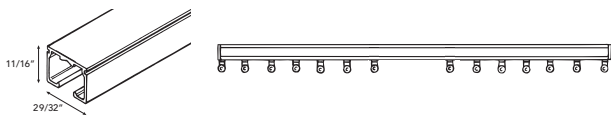

Series 9600

Pleated System

- Assembled Set includes all necessary components
- Heavy Duty, Cubicle track
- Ideal for cubicle curtains for commercials applications
- Splice available
- Carrier options available (see page 99 for carrier options)
- Wall, Ceiling or Suspension Mount available
- Can Be Curved or Bent (see page 88 for pricing details)

ITEM	COLOR
9605025	WHITE
9605090	ANODIZED
9605064	BRONZE
9605059	BLACK

TRACK SIZE	1' to 2'	4'	6'	8'	10'	12'	14'	16'	20'	24'	28'	32'	36'	40'
PRICE PER UNIT	$18	$24	$35	$46	$58	$69	$80	$91	$113	$136	$158	$180	$203	$225