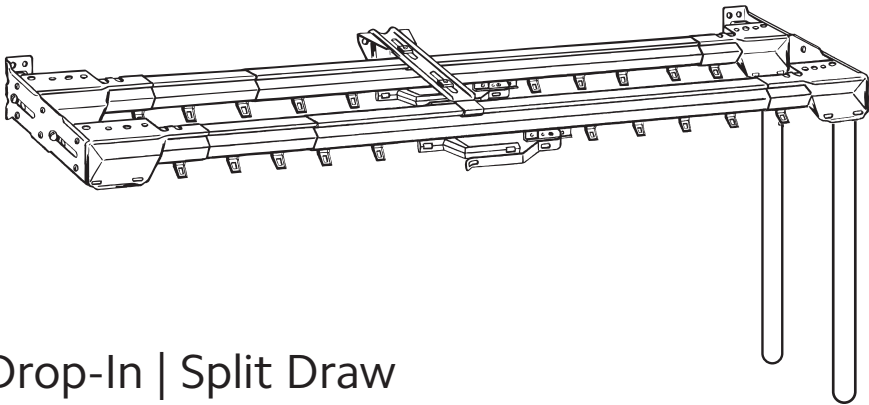

Double Traverse | Drop-In | Split Draw

ITEM NUMBER & FINISH	LENGTH	NUMBER OF SLIDERS	QUANTITY PER BOX	PRICE PER FULL PACK	PRICE PER BROKEN PACK	MSRP
3253025 WHITE	30"- 48"	10	1 SET | BOX	$34.30	N | A	$68.60
3255025 WHITE	48"- 86"	20	1 SET | BOX	$42.00	N | A	$84.00
3257025 WHITE	86"- 150"	38	1 SET | BOX	$53.90	N | A	$107.80
3258025 WHITE	100"- 180"	46	1 SET | BOX	$63.00	N | A	$126.00

CLEARANCE | 1"- 1½"

RETURN | 5½"- 6½"