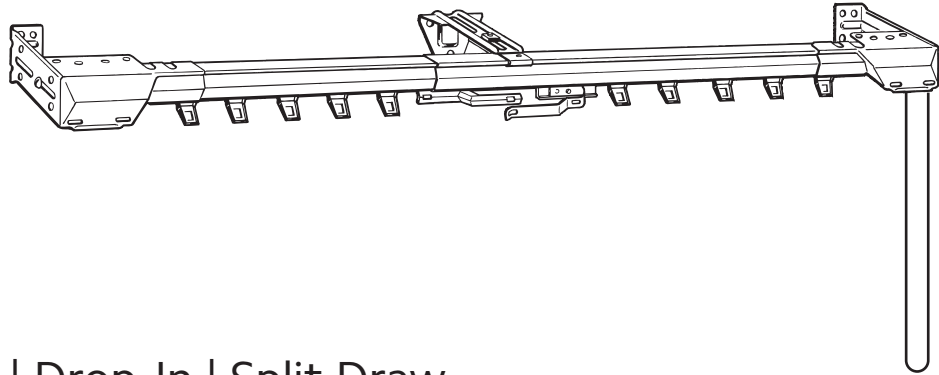

Superfine® Traverse Rods

Can be converted to cord left.

Single Traverse | Drop-In | Split Draw

ITEM NUMBER & FINISH	LENGTH	NUMBER OF SLIDERS	QUANTITY PER BOX	PRICE PER FULL PACK	PRICE PER BROKEN PACK	MSRP
3023025 WHITE	30"- 48"	10	4 SET | BOX	$18.00	$25.20	$36.00
3024025 WHITE	38"- 66"	14	4 SET | BOX	$20.00	$28.00	$40.00
3025025 WHITE	48"- 86"	20	4 SET | BOX	$22.00	$30.80	$44.00
3026025 WHITE	66"- 120"	30	4 SET | BOX	$24.00	$33.60	$48.00
3027025 WHITE	86"- 150"	38	4 SET | BOX	$28.00	$39.20	$56.00
3028025 WHITE	100"- 180"	46	1 SET | BOX	$40.00	N | A	$80.00
3029025 WHITE	160"- 300"	80	1 SET | BOX	$65.00	N | A	$130.00

CLEARANCE | 2"- 3"

RETURN | 3½"- 4½"