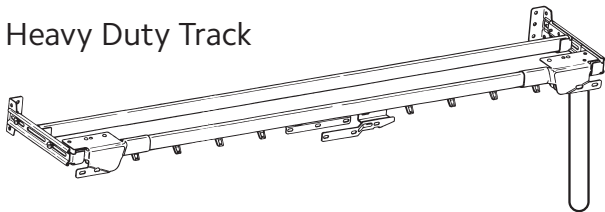

Assembled Cut-To-Measure Sets

Traverse & Plain Heavy Duty Track

BENDABLE
SEE PAGE
120

Series 9000

ITEM	COLOR
9762025	WHITE

TRACK SIZE	1' to 2'	4'	6'	8'	10'	12'	14'	16'	20'	24'	28'	32'
PRICE PER UNIT	$46	$52	$56	$63	$64	$73	$83	$91	$109	$116	$126	$139

Series 9003

ITEM	COLOR
9862025	WHITE

TRACK SIZE	1' to 2'	4'	6'	8'	10'	12'	14'	16'	20'	24'	28'	32'
PRICE PER UNIT	$49	$55	$59	$66	$67	$77	$87	$95	$115	$122	$135	$146