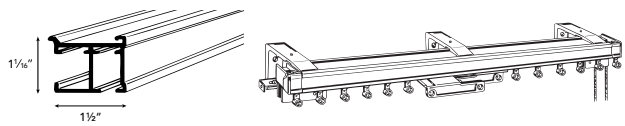

Architrac® Cord Draw Systems

Series 94001

Pleated or Ripplefold™ Systems

ITEM	COLOR
94270H025	WHITE
94270H090	ANODIZED
94270H064	BRONZE
94270H059	BLACK

- Assembled Set includes all necessary components
- Most Versatile Cord Draw Track
- Heavy Duty, Ball Bearing pulleys
- Heavy Duty, Wheeled (Ripplefold) or Ball Bearing (Pleated) carriers
- Can Be Curved or Bent (see page 88 for pricing details)
- Wall or Ceiling Mount available
- Multiple Draw Options available

TRACK SIZE	1.5' to 2'	4'	6'	8'	10'	12'	14'	16'	20'	24'	28'	32'	36'	40'
PRICE PER UNIT	$61	$71	$89	$107	$125	$143	$162	$180	$216	$252	$289	$325	$362	$398