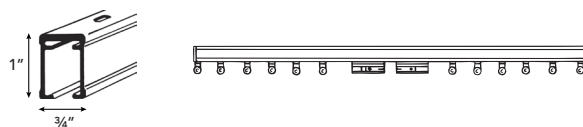

TRACK SIZE	1' to 2'	4'	6'	8'	10'	12'	14'	16'	20'	24'	28'	32'
PRICE PER UNIT	\$54	\$58	\$65	\$73	\$81	\$88	\$96	\$104	\$119	\$135	\$150	\$166

Series 94005

Pleated or Ripplefold™ Systems

ITEM	COLOR
94375025	WHITE
94375090	ANODIZED
94375064	BRONZE
94375059	BLACK