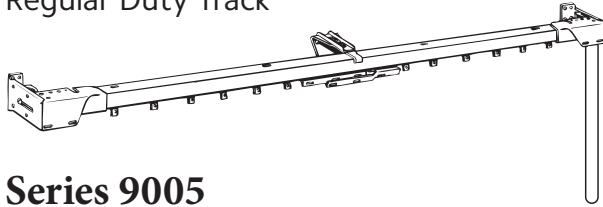

Assembled Cut-To-Measure Sets

Single Rod | Cord Draw

Regular Duty Track

BENDABLE
SEE PAGE
120

Series 9005

ITEM	COLOR
9771025	WHITE

TRACK SIZE	1' to 2'	4'	6'	8'	10'	12'	14'	16'	20'	24'	28'	32'
PRICE PER UNIT	$33	$37	$40	$45	$46	$52	$59	$65	$78	$83	$90	$99