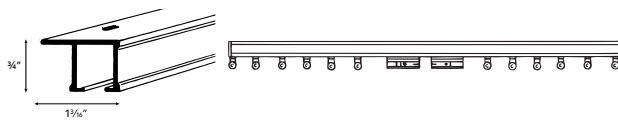

Series 94004

Pleated or Ripplefold™ Systems

ITEM	COLOR
94374025	WHITE
94374090	ANODIZED
94374064	BRONZE
94374059	BLACK

- Assembled Set includes all necessary components
- Low Profile, Baton Draw Rod (3/4")
- Heavy Duty, Wheeled (Ripplefold) or Ball Bearing (Pleated) carriers
- Cannot Be Curved or Bent
- Ceiling Mount only (Tracked pre-drilled 16" on center for direct ceiling mount)
- Baton Options available (see page 101 for batons)

TRACK SIZE	1' to 2'	4'	6'	8'	10'	12'	14'	16'	20'	24'	28'	32'
PRICE PER UNIT	$54	$58	$65	$73	$81	$88	$96	$104	$119	$135	$150	$166