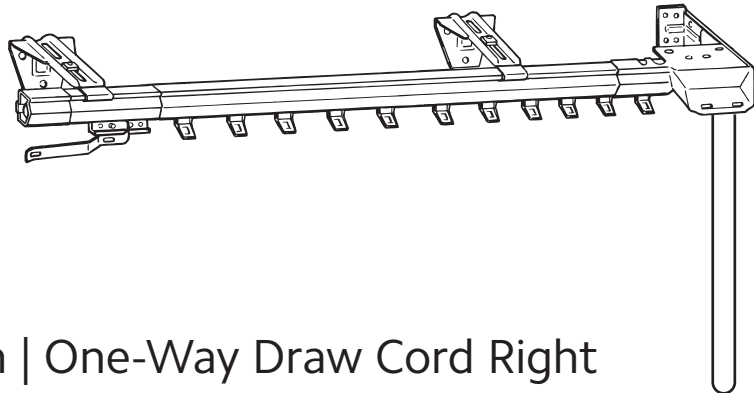

Single Traverse | Drop-In | One-Way Draw Cord Right

ITEM NUMBER & FINISH	LENGTH	NUMBER OF SLIDERS	QUANTITY PER BOX	PRICE PER FULL PACK	PRICE PER BROKEN PACK	MSRP
3229025 WHITE	30"- 48"	11	4 SET | BOX	$17.50	$24.50	$35.00
3227025 WHITE	38"- 66"	17	4 SET | BOX	$19.50	$27.30	$39.00
3231025 WHITE	48"- 86"	21	4 SET | BOX	$21.50	$30.10	$43.00
3237025 WHITE	66"- 120"	33	4 SET | BOX	$23.50	$32.90	$47.00
3233025 WHITE	86"- 150"	41	4 SET | BOX	$27.50	$38.50	$55.00
3235025 WHITE	100"- 180"	47	1 SET | BOX	$39.50	N | A	$79.00

CLEARANCE | 2"- 3"

RETURN | 3½"- 4½"