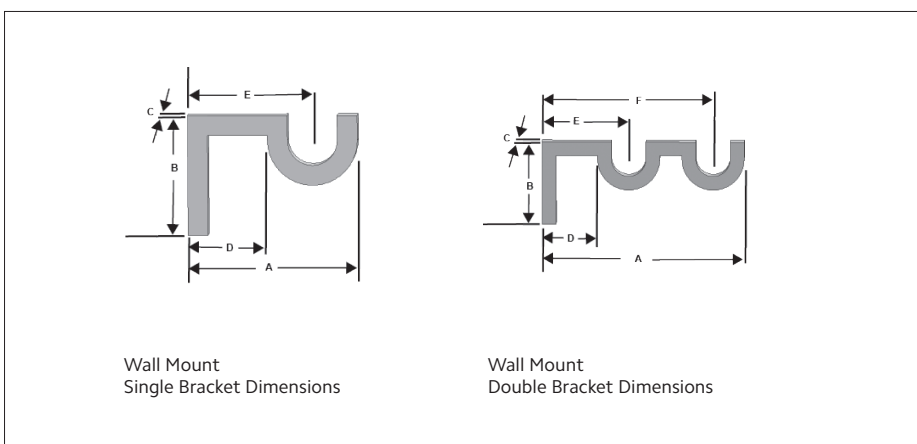

Bracket & Ring Reference Chart

Designer Metals™ Standard Stationary Brackets	A	B	C	D	E
1½" Bracket, 3½" Return	5½"	2½"	1"	3½"	3½"
1½" Double Bracket	7¼"	2½"	1"	IN: 4¾" OUT: 6¾"	6½" - 7½"
1½" Center Bypass Bracket	6¼"	2½"	1"	3¾"	4¼"

Designer Metals™ Decorative Stationary Brackets (Wall Mount)	A	A Extended	B	C	D	D Extended	E	E Extended	F	F Extended
Decorative Bracket	4½"	5½"	3"	¾"	2½"	3½"	3"	4	N/A	N/A
Decorative Bypass Bracket	3¾"	4¾"	3"	¾"	2½"	3½"	3"	4	N/A	N/A
Decorative Double Bracket	7½"	8½"	3"	¾"	2½"	3½"	3"	4	6"	7"
Decorative Double Bypass Bracket	7"	8"	3"	¾"	2¼"	3¼"	3¼"	4¼"	6¼"	7¼"