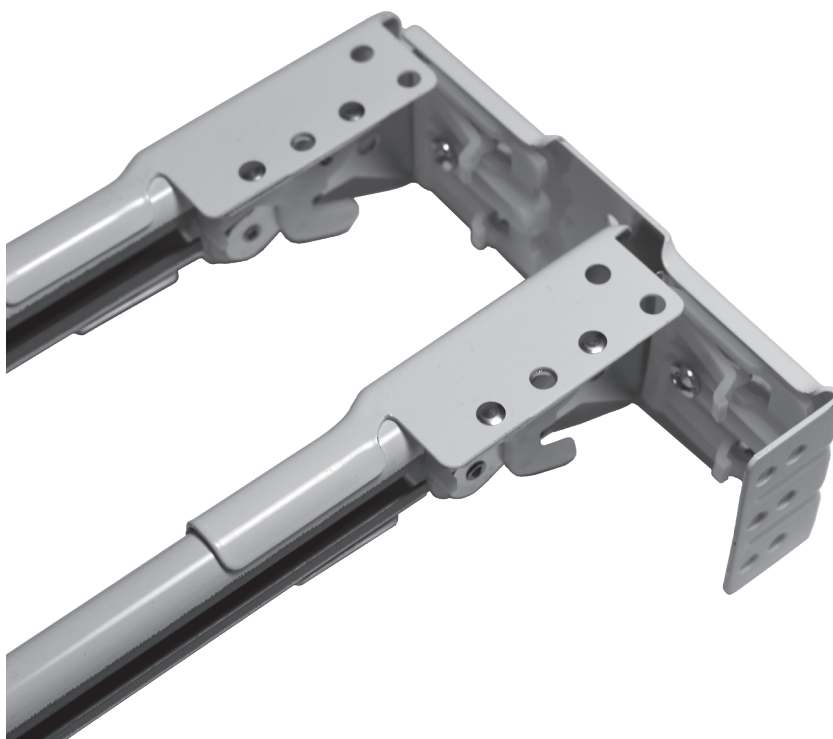

K KIRSCH®

ASSEMBLED CUT-TO-MEASURE SETS