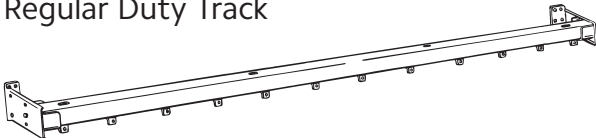

Assembled Cut-To-Measure Sets

Single Rod | Hand Draw

Regular Duty Track

BENDABLE
SEE PAGE
120

Series 9000

ITEM	COLOR
9707025	WHITE

TRACK SIZE	1' to 2'	4'	6'	8'	10'	12'	14'	16'	20'	24'	28'	32'
PRICE PER UNIT	$24	$28	$30	$32	$34	$38	$48	$52	$65	$71	$76	$83